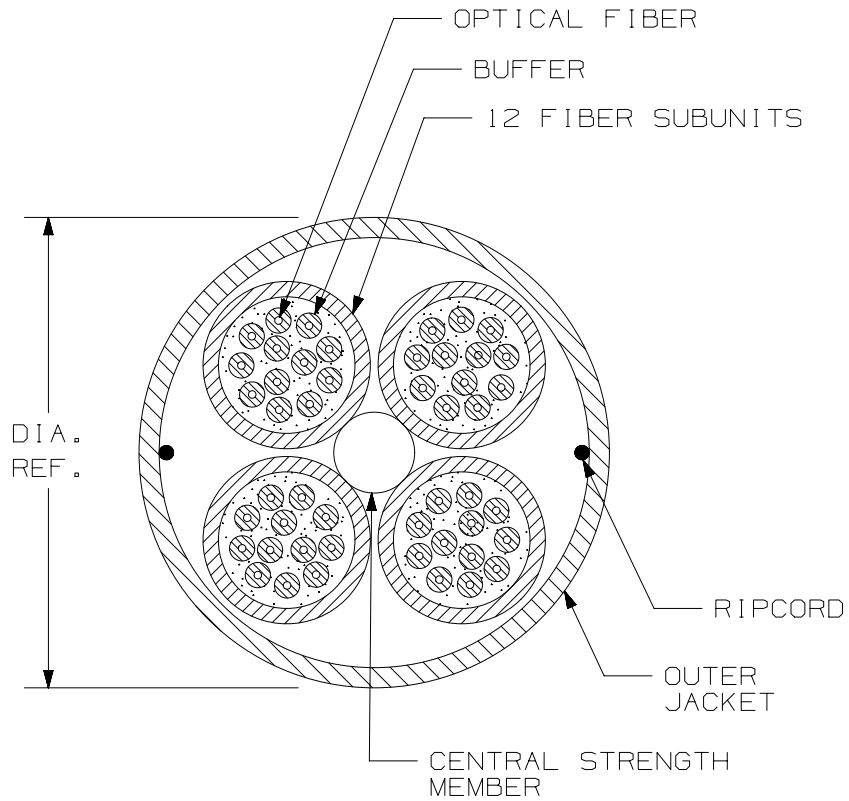

THIS COPY IS PROVIDED ON A RESTRICTED BASIS AND IS NOT TO BE USED IN ANY WAY DETRIMENTAL TO THE INTERESTS OF PANDUIT CORP.

WEIGHT OF 2.5km REEL/BOX	
OFNP	OFNR
846.4 kg (1865.9 lbs)	926.8 kg (2043.3 lbs)

TYPE/DESCRIPTION	COLOR	MAXIMUM LOSS
MULTIMODE 50/125um 10GbE 48 FIBER DISTRIBUTION CABLE W/900um TIGHT BUFFER	AQUA	3.5 dB/KM @ 850nm 1.5 dB/KM @ 1300nm

PLENUM - FODPX48Y			
TENSILE LOAD		BEND RADIUS	
INSTALLATION	LONG TERM	INSTALLATION	LONG TERM
660 N (150 lbf)	165 N (37.5 lbf)	310 mm (12.2 in)	155 mm (6.1 in)
CABLE DIAMETER (REFERENCE ONLY)		TEMPERATURE	
		INSTALLATION/OPERATION	STORAGE
15.5mm Dia. (.61")		0° C TO +50° C 32° F TO +122° F	-40° C TO +65° C -40° F TO +149° F

RISER RATED - FODRX48Y			
TENSILE LOAD		BEND RADIUS	
INSTALLATION	LONG TERM	INSTALLATION	LONG TERM
1320 N (300 lbf)	330 N (74 lbf)	325 mm (12.8 in)	185 mm (7.3 in)
CABLE DIAMETER (REFERENCE ONLY)		TEMPERATURE	
		INSTALLATION/OPERATION	STORAGE
18.4mm Dia. (.72")		-20° C TO +50° C -4° F TO +122° F	-40° C TO +65° C -40° F TO +149° F

NOTES:

1. DIAMETER DIMENSION SHOWN FOR REFERENCE ONLY.
2. CABLE SUPPLIED IN 2500 METER (8202 FT) LENGTHS.
3. FOR PART NUMBERS AND LENGTHS OTHER THAN THOSE SHOWN, CONTACT YOUR PANDUIT SALES PERSON.
4. ALL MATERIALS AND COMPONENTS USED MUST MEET THE MATERIAL RESTRICTIONS OF RoHS, (EUROPEAN DIRECTIVE 2002/95/EC ON THE RESTRICTIONS OF HAZARDOUS SUBSTANCES) AS PROPOSED BY THE RoHS TECHNICAL ADAPTATION COMMITTEE.

PART NUMBER		FODPX48Y, FODRX48Y	
TITLE			
MULTIMODE 50/125um OPTI-CORE 10Gb/s OPTI-CORE 10GIG 48 FIBER DISTRIBUTION CABLE W/900um TIGHT BUFFER			
CUSTOMER DRAWING			
ITEM REVISION NAME		M02055BH/00	
DATASET FILE NAME		M02055BH_DC_48-10G/01A	
UNLESS OTHERWISE SPECIFIED, DIMENSIONAL TOLERANCES ARE: IN [mm]		MATERIAL:	
.X ±		.XXX ±	
.XX ±		ANGLES ±	
DRAWING NUMBER:		02055-49	
THIRD ANGLE PROJECTION	DRAWN BY: MC		
	DATE: 08-28-04	CHK: WMA	SCALE: NONE
	SHT 1 OF 1		SIZE: A

REV	DATE	BY	CHK	APR	DESCRIPTION	ECN
2	9/30/15	JSP	WJM	JGSW	A. UPDATED DRAWING TITLE BLOCK.	02055-49

D10100DA/14